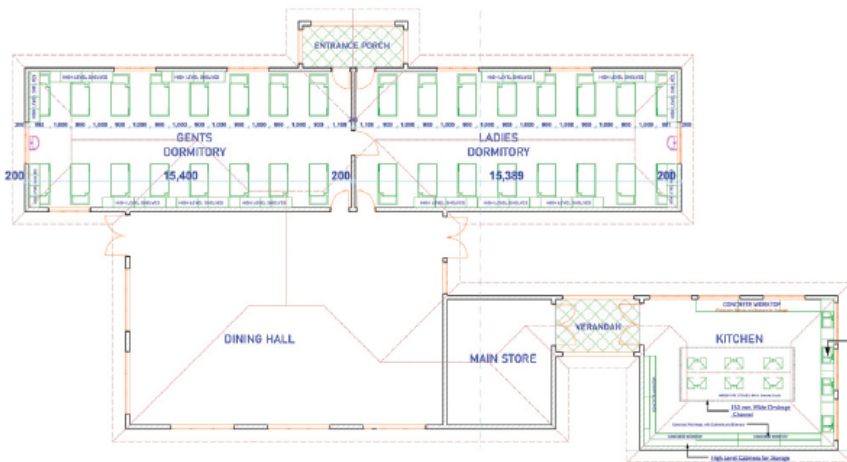

Missions is about all PEOPLE

TIM & CAROL PREWITT

Today is Thursday, June 30, 2022

Dear World Reach

I have just returned from a whirlwind trip to Eastern Europe ministering to our field missionaries in Albania, Macedonia and Romania. It was a great time as we listened to their stories of how the Lord is using them during these challenging days. We met many people impacted by their ministries as they shared their testimonies of life changing experiences. It was such a blessing!

We laughed together, prayed together, cast vision together, all while recalling a myriad of memories. We reminisced about the early days when they went to their respective fields of service! While each field is uniquely different, they all share something in common, people's need for Jesus. This was good for them as it was for Bobby and me!

Now a shift in continents from Europe to Africa!

As you know, we have several projects on our Muthetheni Campus; a new water well (just about completed) and the upgrading of our medical facilities (continuing to make progress). Below you will see plans for our third project, a new BI site that will include a dormitory to accommodate the BI students. Details and pictures below!

Warmly in Christ with much gratitude,

Tim and Carol